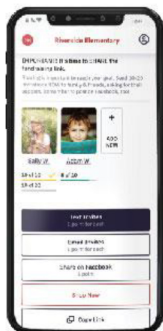

Sharing & supporting is quick and easy!